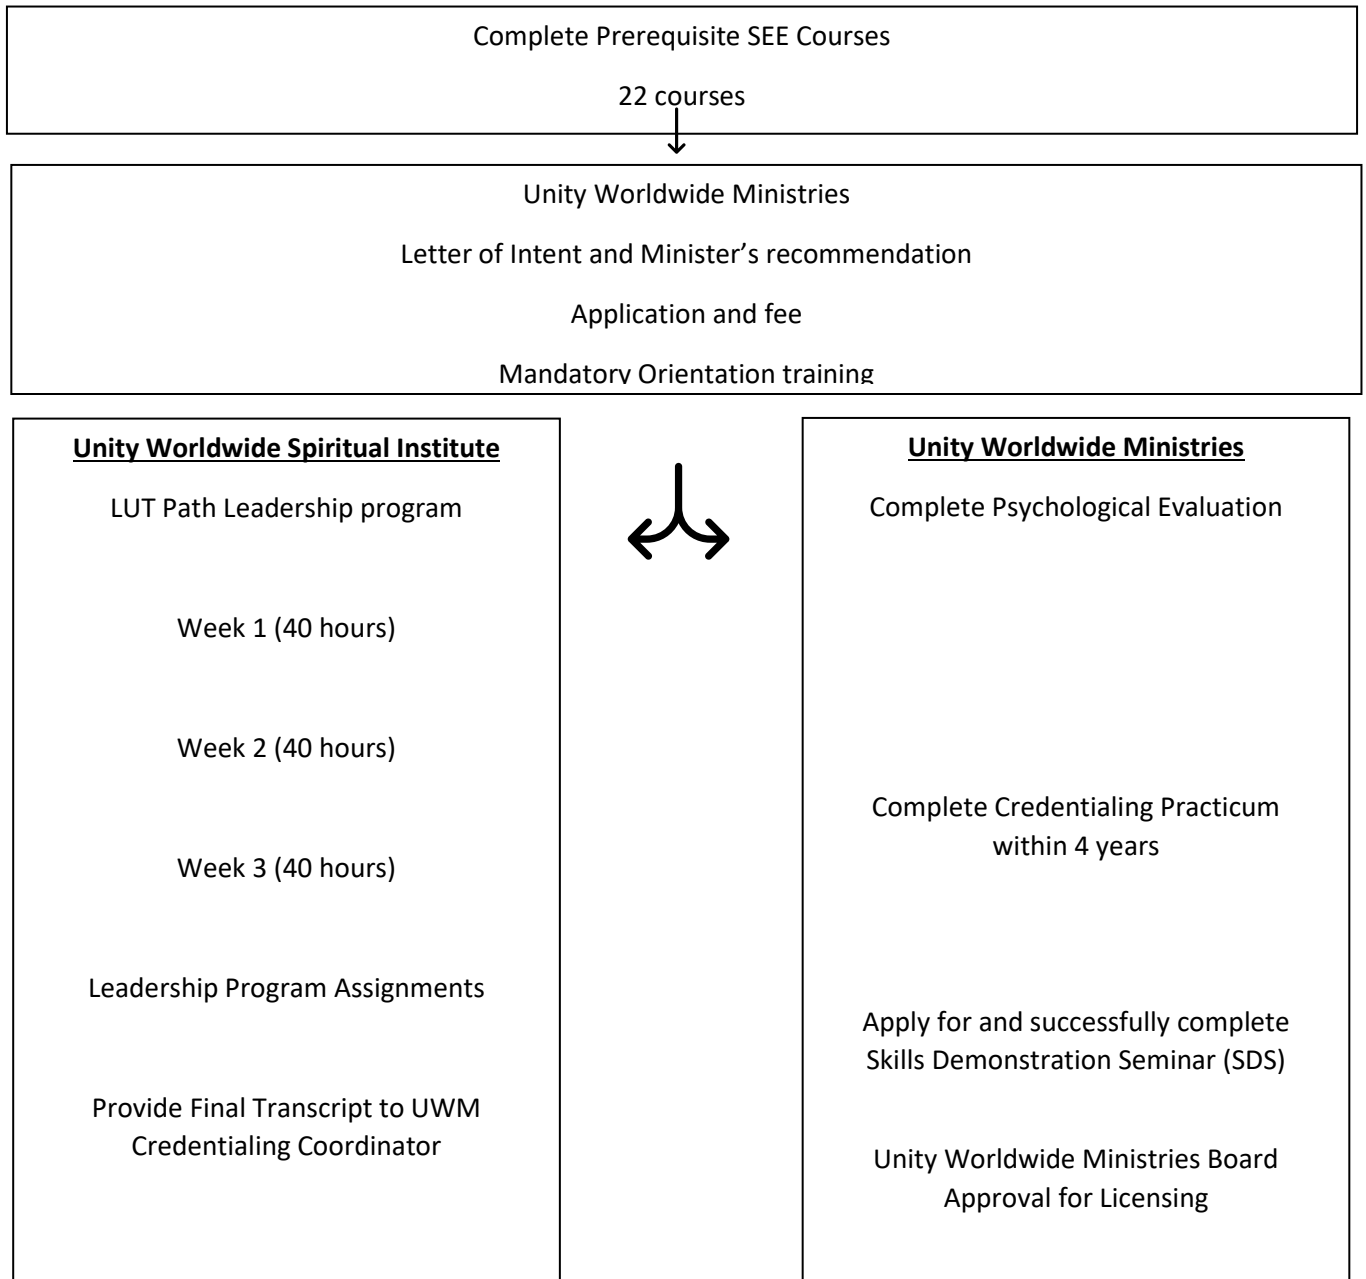

Flow Chart

Licensed teacher candidates are required to have access to a computer and internet and be able to communicate via email and open attachments.

We encourage you to visit our website to sign up for our e-newsletter, *The Path*. Additional information is available at unityworldwideministries.org/publications.