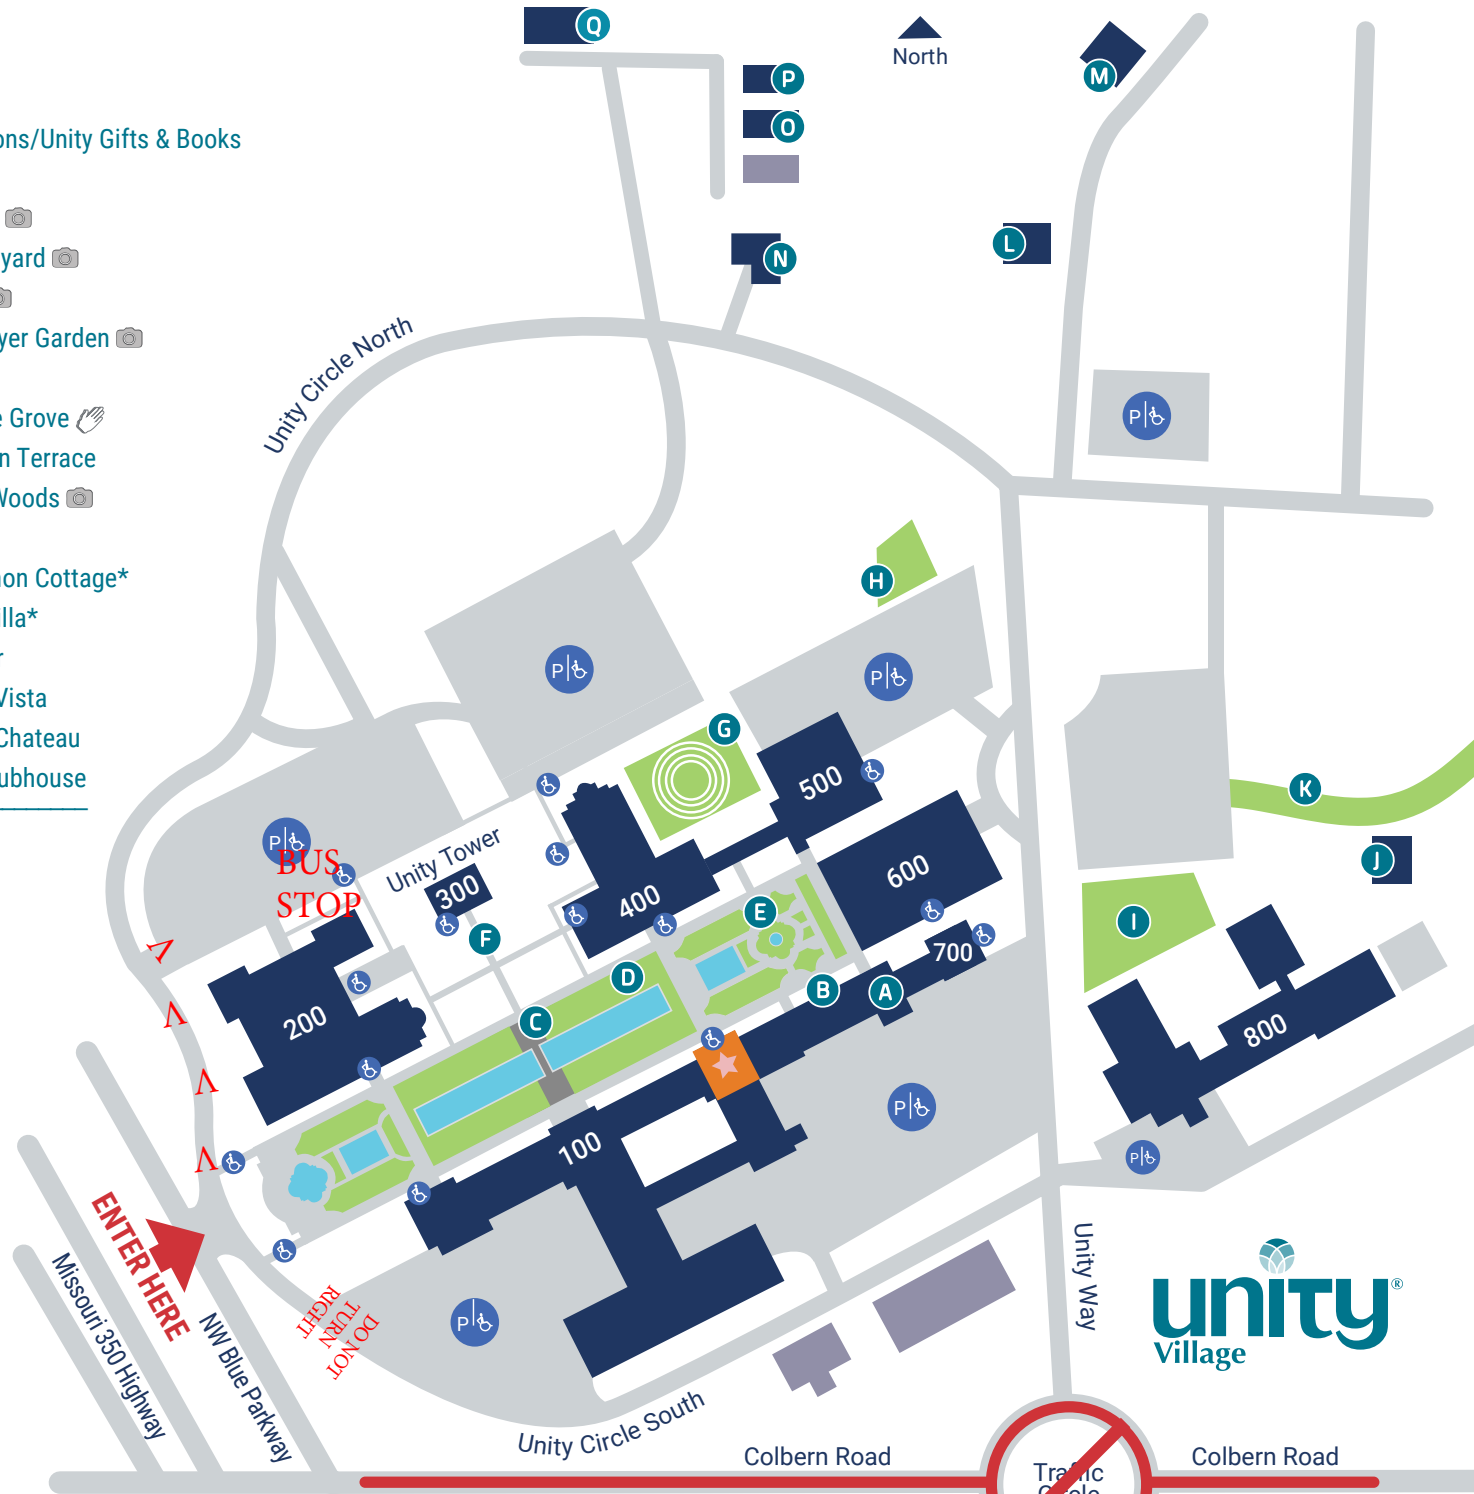

500 Building

- Grand Ballroom
- Executive Ballroom

600 Building

- Activities Center

700 Building

- The Fillmore Café

800 Building

- Hotel and Conference Center

Map Key

- A** Village Commons/Unity Gifts & Books
- B** South Portico
- C** Bridge of Faith 📷
- D** Fountain Courtyard 📷
- E** Rose Garden 📷
- F** 12 Powers Prayer Garden 📷
- G** Labyrinth
- H** Myrtle Fillmore Grove 🌳
- I** Lowell's Garden Terrace
- J** Chapel in the Woods 📷
- K** Nature Trail
- L** Johnnie Colemon Cottage*
- M** Ruth Mosley Villa*
- N** Fillmore Manor
- O** Hummingbird Vista
- P** Hummingbird Chateau
- Q** Golf Course Clubhouse

*Coming Soon

This section of Colbern Road will be closed by the project.

The Colbern Road entrance to Unity Village is closed for road construction. All visitors will need to use the main entrance on NW Blue Parkway.